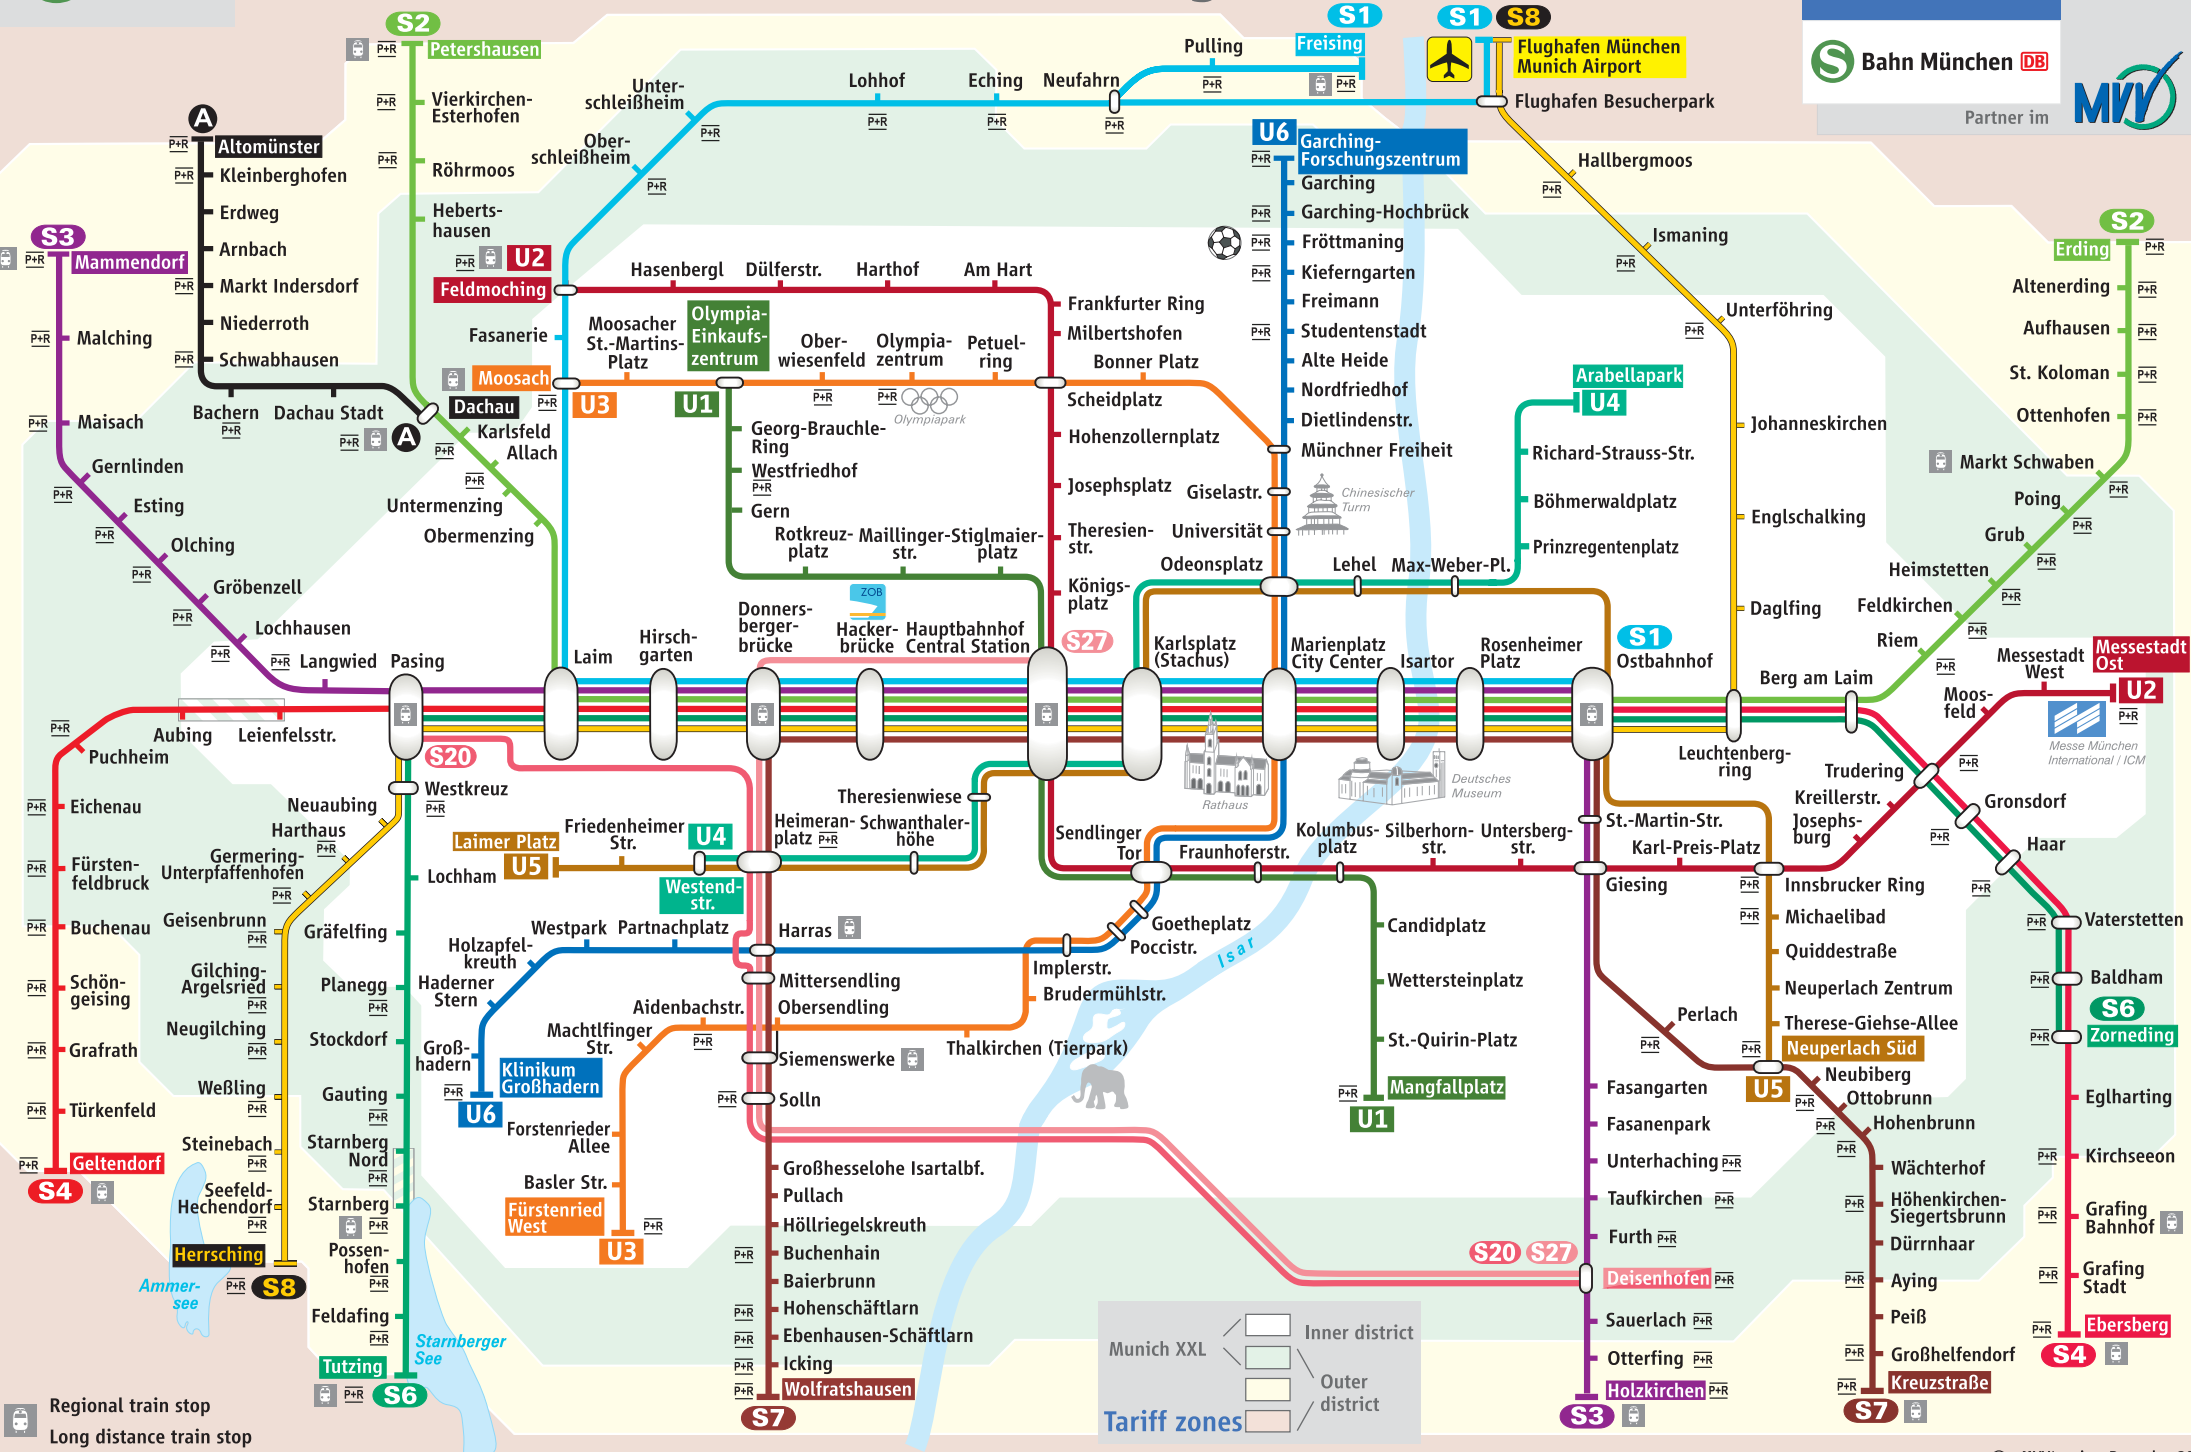

Schnellbahn (suburban and underground train) network

Bahn München DB

Partner im

Tariff zones

- Inner district
- Outer district

Regional train stop
Long distance train stop